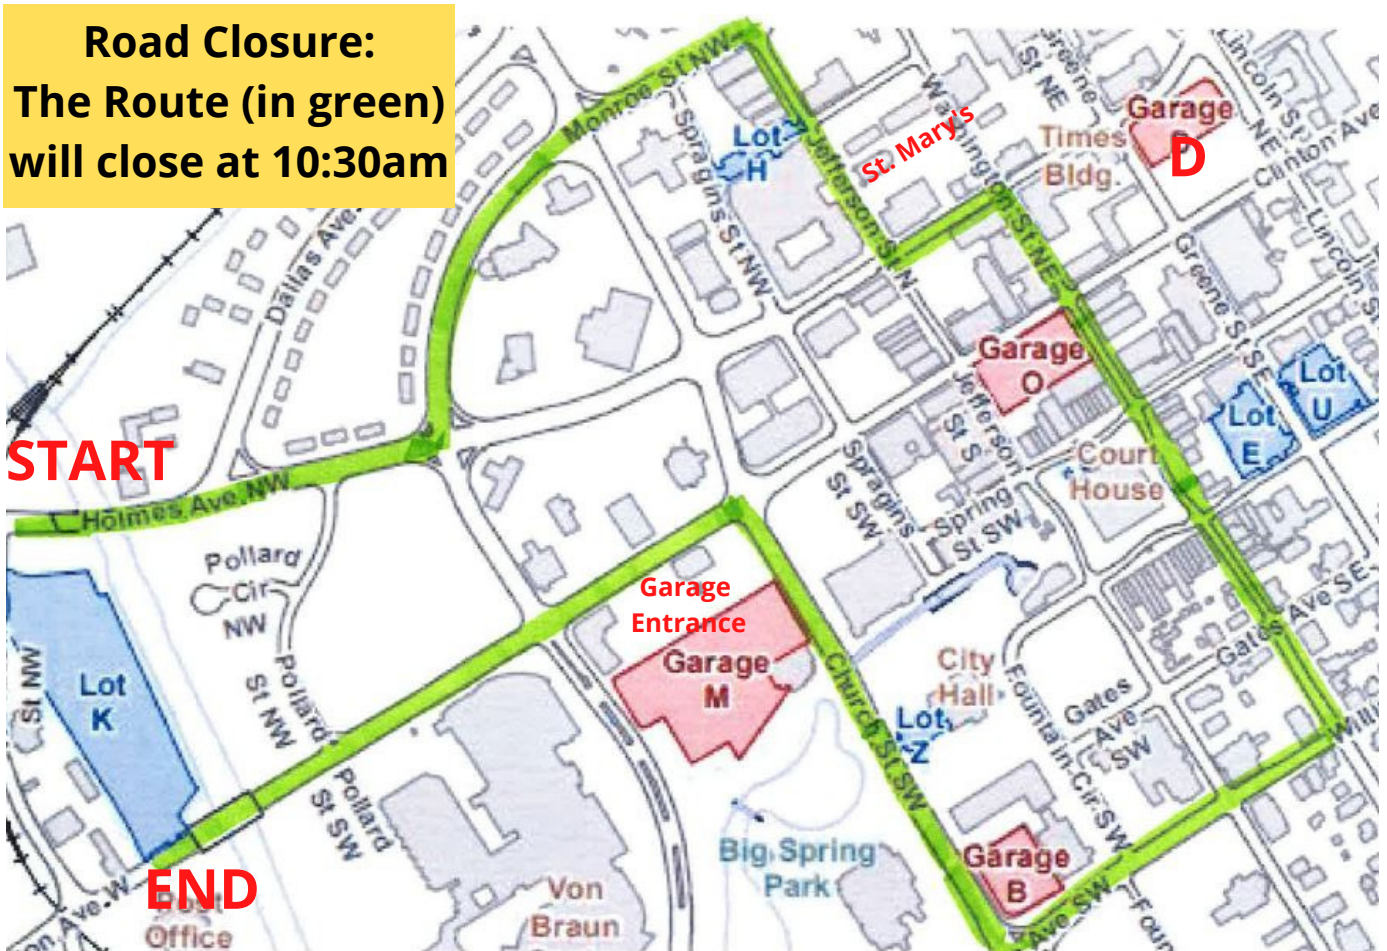

PARADE SPECTATOR GUIDE Saturday, March 12

🍀 11:00 am 🍀

Parking:

- Garages O, M, B - FREE
- Garage D - 50 cents/hr

Distance & Time:

- Distance: 2 miles
- Time: approx. 1 hour once it arrives at your location

Best Viewing:

- Eastside Square
 - Live Music
- St. Mary's Church
 - Parade Blessing
- Big Spring Park

Interactive Route Map: IrishSocietyNA.org/parade.php