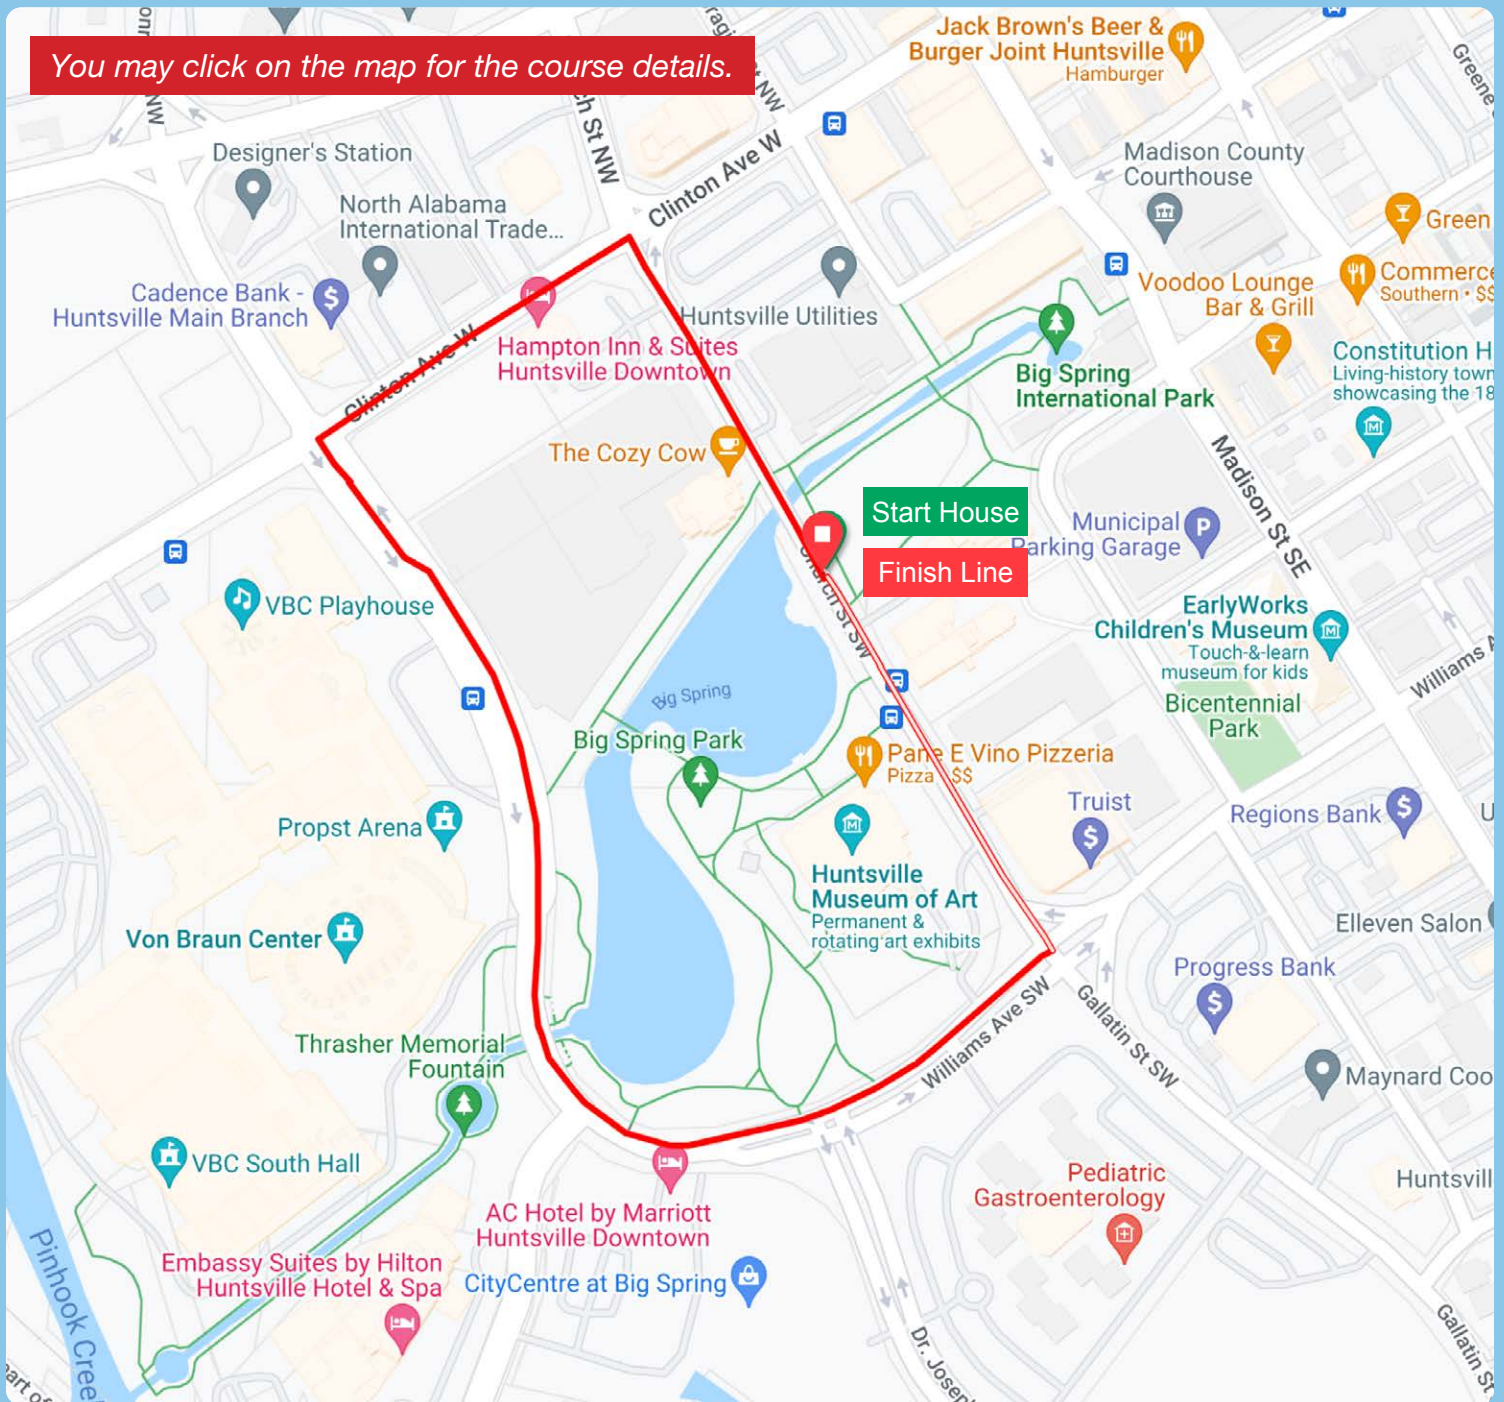

## U.S. PARALYMPICS CYCLING OPEN

HUNTSVILLE, AL  
APRIL 8-10, 2022

Presented by TOYOTA

OFFICIAL DISTANCE: 4,481ft (1365.8m)

ELEVATION GAIN +266ft; ELEVATION LOSS -254ft

*You may click on the map for the course details.*

*You may click on the map for the course details.*