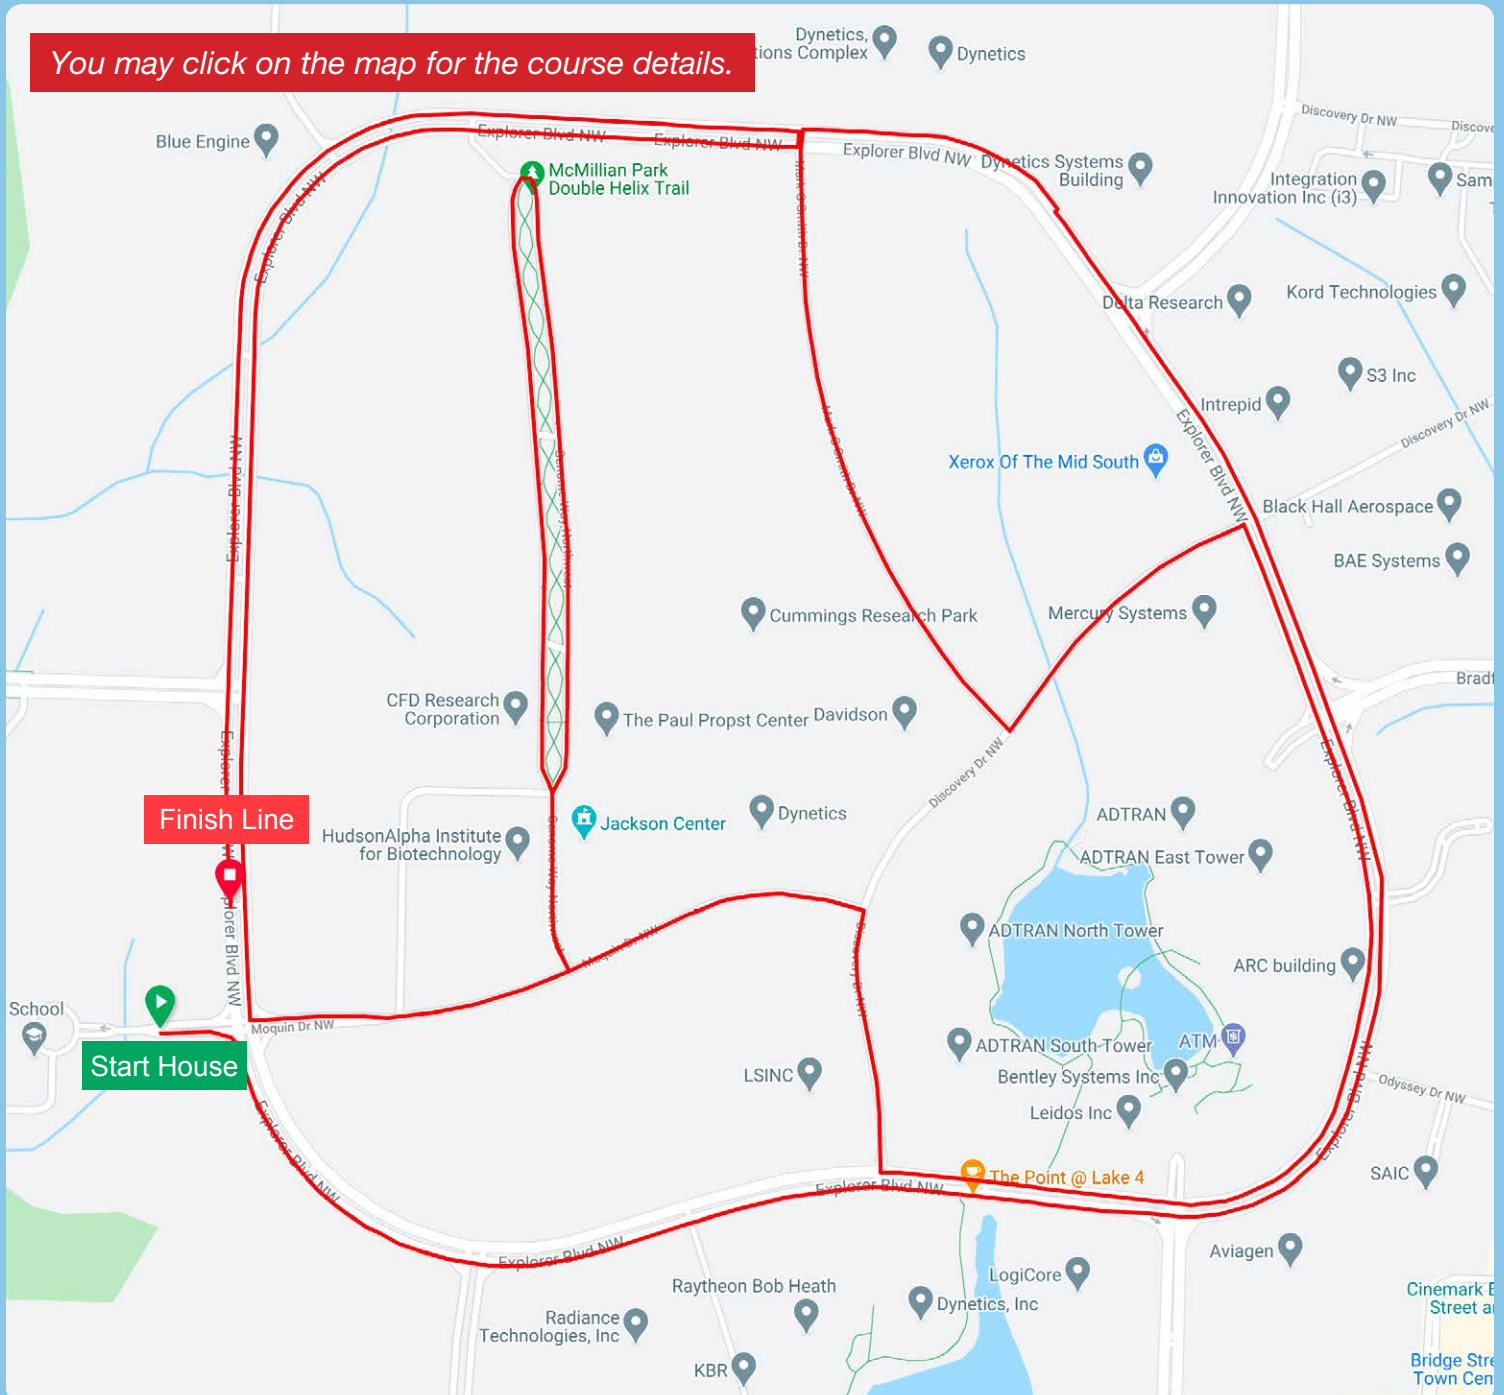

# TIME TRIAL

SATURDAY, APRIL 9, 2022

**U.S. PARALYMPICS  
CYCLING OPEN**  
HUNTSVILLE, AL  
APRIL 8-10, 2022

Presented by  **TOYOTA**

OFFICIAL DISTANCE: 9.3mi (15km)

ELEVATION GAIN +266ft; ELEVATION LOSS -254ft

*You may click on the map for the course details.*