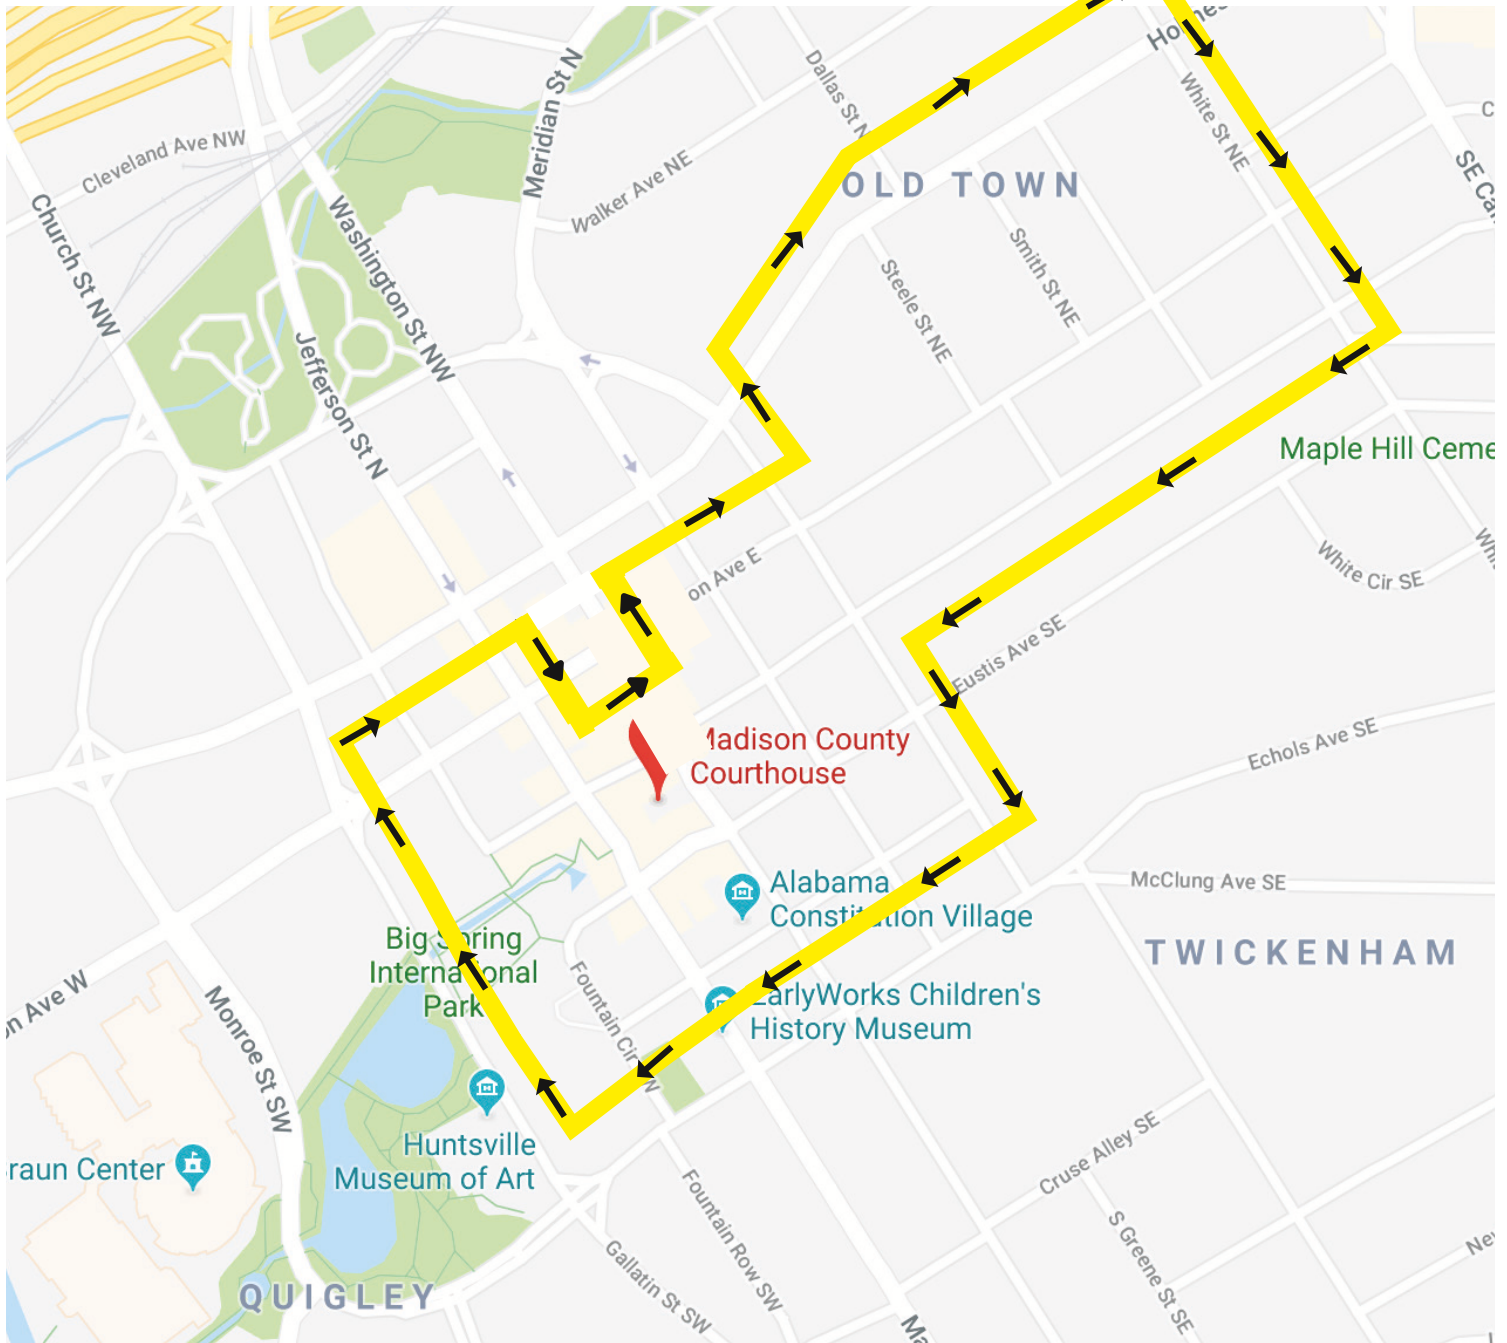

# 2023 Huntsville Heart Walk

## Route Directions:

1. Start on Church Street at the pedestrian crossing at Big Spring Park East.
2. Turn Right on Clinton Ave then a Right on Jefferson.
3. Take a left on South Side of Square
4. Take a left East Side of Square.
5. Turn Right on Clinton Ave and then a Left on Lincoln Ave
6. Turn Right on Holmes Ave then a Right on White Street NE
7. Turn Right on Eustis then a Left on Lincoln Ave
8. Turn Right on Williams then a Right on Church Street and Finish at Big Spring Park East.